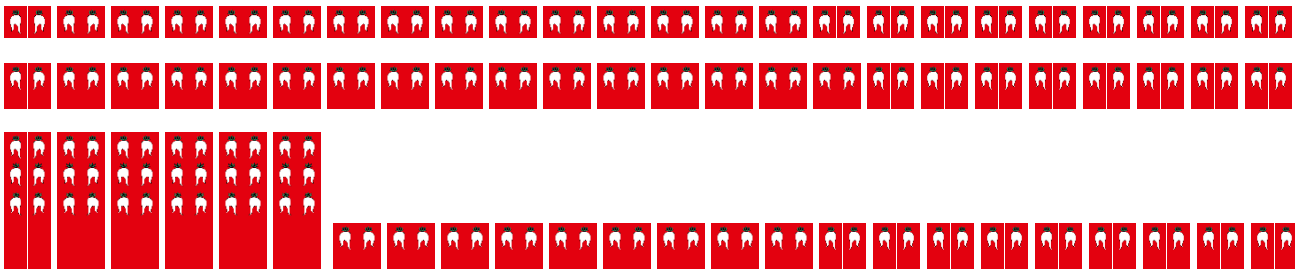

Uesugi Clan and Vassals

Uesugi Retainers (Bamboo and Sparrows Mon)

Uesugi Retainers (Red Disc on Blue Mon)

Kakizaki

Murakami 1

Murakami 2

Hosokawa

Takeda Clan and Vassals

Centipede Banner (Used by Takeda Messengers, only tall version included)

Takeda Retainers – White (Likely Color of Takeda Personal Retainers)

Takeda Retainers – Red (Everyone's Favorite)

Takeda Retainers – Blue

Takeda Complex Mon – Red

Takeda Family Character Mon

Oyamada

Obu

Itadaki

Tsuchiya

Anayama

Yokota